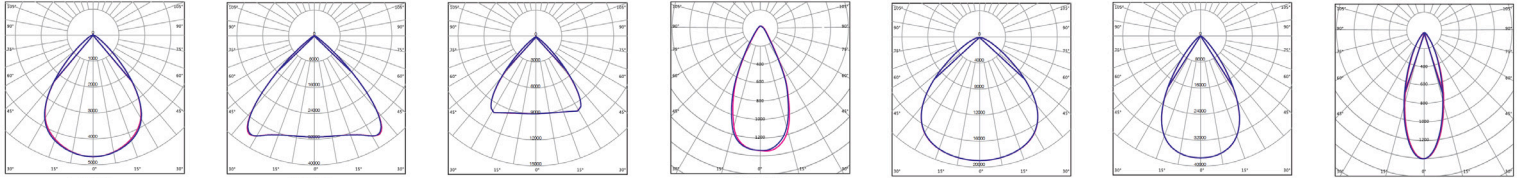

PHOTOMETRIC DIAGRAMS