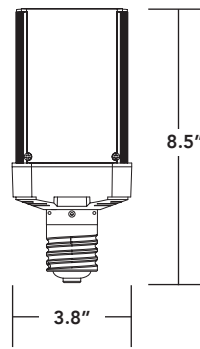

SHOE BOX & WALL PACK RETROFITS G4 HORIZONTAL MOUNTING

LED-8088M

ORDERING GUIDE