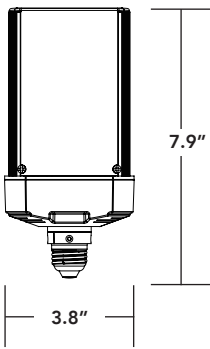

SHOE BOX & WALL PACK RETROFITS G4 HORIZONTAL MOUNTING

LED-8088E

ORDERING GUIDE