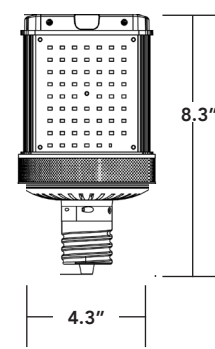

LED-8087M

LED-8088E

LED-8088M

LED-8089M-G5

LED-8090M
LED-8090-OCC

ORDERING GUIDE

PART #	UPC	REPLACES	WATTAGE	LUMENS	CCT (K)	BASE	DLC CODE
LED-8086E30-G4	844006047191	UP TO 70W HID	20W	2800	3000K	E26	N/A
LED-8086E40-G4	844006047214	UP TO 70W HID	20W	2800	4000K	E26	N/A
LED-8086E50-G4	844006047238	UP TO 70W HID	20W	2880	5000K	E26	N/A
LED-8087E30-G4	844006084257	UP TO 100W HID	30W	3534	3000K	E26	N/A
LED-8087E40-G4	844006084264	UP TO 100W HID	30W	4260	4000K	E26	N/A
LED-8087E50-G4	844006084288	UP TO 100W HID	30W	4255	5000K	E26	N/A
LED-8087M30-G4	844006084301	UP TO 100W HID	30W	3534	3000K	EX39	N/A
LED-8087M40-G4	844006084318	UP TO 100W HID	30W	4260	4000K	EX39	PDOT0PWM
LED-8087M50-G4	844006084332	UP TO 100W HID	30W	4255	5000K	EX39	PVFMGJKF
LED-8088E30-G4	844006083380	UP TO 175W HID	50W	6915	3000K	E26	N/A
LED-8088E40-G4	844006083403	UP TO 175W HID	50W	6460	4000K	E26	N/A
LED-8088E50-G4	844006083427	UP TO 175W HID	50W	7250	5000K	E26	N/A
LED-8088M30-G4	844006083434	UP TO 175W HID	50W	6915	3000K	EX39	PQUKT9XB
LED-8088M40-G4	844006083458	UP TO 175W HID	50W	6460	4000K	EX39	P49GKR40
LED-8088M50-G4	844006083472	UP TO 175W HID	50W	7250	5000K	EX39	PGIUKDDZ
LED-8089M30-G5	844006047030	UP TO 250W HID	80W	10670	3000K	EX39	N/A
LED-8089M40-G5	844006047054	UP TO 250W HID	80W	10760	4000K	EX39	PNHMQG8W
LED-8089M50-G5	844006047078	UP TO 250W HID	80W	10850	5000K	EX39	PS8LZWFD
LED-8090M30-G4	844006083533	UP TO 400W HID	110W	15745	3000K	EX39	P4AIACGH
LED-8090M40-G4	844006083557	UP TO 400W HID	110W	15430	4000K	EX39	P2TFMJ5G
LED-8090M50-G4	844006083571	UP TO 400W HID	110W	14570	5000K	EX39	PDLI2RJC
LED-8090M40-G4-T3	844006083892	UP TO 400W HID	110W	12630	5000K	EX39	PSPXBH25
LED-8090M40-G4-T4	844006083908	UP TO 400W HID	110W	12165	5000K	EX39	PA18YDOM
LED-8090M50-G4-T3	844006083915	UP TO 400W HID	110W	12840	5000K	EX39	PZF9RH41
LED-8090M50-G4-T4	844006083922	UP TO 400W HID	110W	12780	5000K	EX39	PDO0ZLSD
LED-8090M30-G4-OCC	844006051099	UP TO 400W HID	110W	15745	3000K	EX39	PBRQCBOX
LED-8090M40-G4-OCC	844006047092	UP TO 400W HID	110W	15430	4000K	EX39	PGR3PSL4
LED-8090M50-G4-OCC	844006047108	UP TO 400W HID	110W	14570	5000K	EX39	PHW4B08P