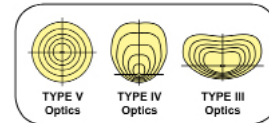

SHOE BOX & WALL PACK RETROFITS G4 HORIZONTAL MOUNTING

directional efficiency

- 20W, 30W, 50W, 80W and 110W models replacing up to 400W HID
- Light panel can rotate once the base is tightened to direct light out of the fixture
- Includes a fan and thermal sensor to run cool and ensure a long and bright life
- Enclosed fixture safe and approved for damp locations
- USA designed and specified driver
- Available in 3000, 4000 and 5000K

includes support feet to prevent socket sag*

LED-8090M offers choice of optics

*LED-8089 and 8090 only

PART #	UPC	REPLACES	WATTAGE	LUMENS	CCT (K)	BASE TYPE
LED-8086E50-G4	844006047238	up to 70W HID	20W	2940	5000K	E26
LED-8087E50-G4	844006084288	up to 100W HID	30W	4255	5000K	E26
LED-8087M50-G4	844006084332	up to 100W HID	30W	4255	5000K	EX39
LED-8088E50-G4	844006083427	up to 175W HID	50W	7250	5000K	E26
LED-8088M50-G4	844006083472	up to 175W HID	50W	7250	5000K	EX39
LED-8089M50-G5	844006047078	up to 250W HID	80W	10850	5000K	EX39
LED-8090M50-G4	844006083571	up to 400W HID	110W	14570	5000K	EX39
LED-8090M50-G4-T3	844006083915	up to 400W HID	110W	12840	5000K	EX39
LED-8090M50-G4-T4	844006083922	up to 400W HID	110W	12780	5000K	EX39
LED-8090M50-G4-OCC	844006047108	up to 400W HID	110W	14570	5000K	EX39