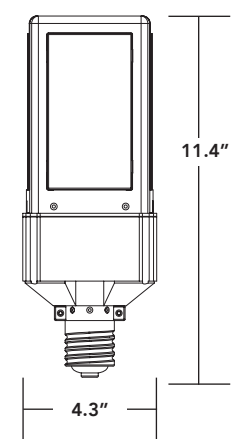

LED-8087M

LED-8088E

LED-8088M

LED-8089M-G5

LED-8090M
LED-8090-OCC

ORDERING GUIDE

PART #	UPC	REPLACES	WATTAGE	LUMENS	CCT (K)	BASE	DLC CODE
LED-8086E30-G4	844006047191	UP TO 70W HID	20W	2800	3000K	E26	N/A
LED-8086E40-G4	844006047214	UP TO 70W HID	20W	2800	4000K	E26	N/A
LED-8086E50-G4	844006047238	UP TO 70W HID	20W	2880	5000K	E26	N/A
LED-8087E30-G4	844006084257	UP TO 100W HID	30W	3534	3000K	E26	N/A
LED-8087E40-G4	844006084264	UP TO 100W HID	30W	4260	4000K	E26	N/A
LED-8087E50-G4	844006084288	UP TO 100W HID	30W	4255	5000K	E26	N/A
LED-8087M30-G4	844006084301	UP TO 100W HID	30W	3534	3000K	EX39	N/A
LED-8087M40-G4	844006084318	UP TO 100W HID	30W	4260	4000K	EX39	PDOT0PWM
LED-8087M50-G4	844006084332	UP TO 100W HID	30W	4255	5000K	EX39	PVFMGJKF
LED-8088E30-G4	844006083380	UP TO 175W HID	50W	6915	3000K	E26	N/A
LED-8088E40-G4	844006083403	UP TO 175W HID	50W	6460	4000K	E26	N/A
LED-8088E50-G4	844006083427	UP TO 175W HID	50W	7250	5000K	E26	N/A
LED-8088M30-G4	844006083434	UP TO 175W HID	50W	6915	3000K	EX39	PQUKT9XB
LED-8088M40-G4	844006083458	UP TO 175W HID	50W	6460	4000K	EX39	P49GKR40
LED-8088M50-G4	844006083472	UP TO 175W HID	50W	7250	5000K	EX39	PGIUKDDZ
LED-8089M30-G5	844006047030	UP TO 250W HID	80W	10670	3000K	EX39	N/A
LED-8089M40-G5	844006047054	UP TO 250W HID	80W	10760	4000K	EX39	PNHMQG8W
LED-8089M50-G5	844006047078	UP TO 250W HID	80W	10850	5000K	EX39	PS8LZWFD
LED-8090M30-G4	844006083533	UP TO 400W HID	110W	15745	3000K	EX39	P4AIACGH
LED-8090M40-G4	844006083557	UP TO 400W HID	110W	15430	4000K	EX39	P2TFMJ5G
LED-8090M50-G4	844006083571	UP TO 400W HID	110W	14570	5000K	EX39	PDLI2RJC
LED-8090M40-G4-T3	844006083892	UP TO 400W HID	110W	12630	5000K	EX39	PSPXBH25
LED-8090M40-G4-T4	844006083908	UP TO 400W HID	110W	12165	5000K	EX39	PA18YDOM
LED-8090M50-G4-T3	844006083915	UP TO 400W HID	110W	12840	5000K	EX39	PZF9RH41
LED-8090M50-G4-T4	844006083922	UP TO 400W HID	110W	12780	5000K	EX39	PDO0ZLSD
LED-8090M30-G4-OCC	844006051099	UP TO 400W HID	110W	15745	3000K	EX39	PBRQCBOX
LED-8090M40-G4-OCC	844006047092	UP TO 400W HID	110W	15430	4000K	EX39	PGR3PSL4
LED-8090M50-G4-OCC	844006047108	UP TO 400W HID	110W	14570	5000K	EX39	PHW4B08P